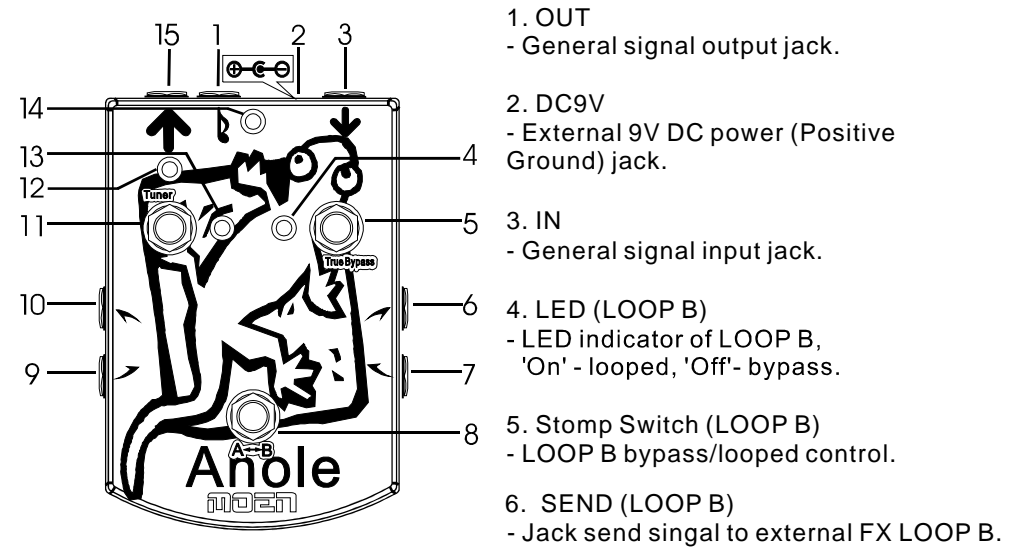

MOEN

Guitar compact effect series

ANOLE

Features:

- Three Loop ways:
 - Loop A, Loop B, Loop A+B
- Seperate on/off LED for each stomp switch
- True bypass stomp switches

BEIJING MOEN TECHNOLOGY CO., LTD.

Typical Connection Diagram

Note: The power will be off when the input plug is disconnected.