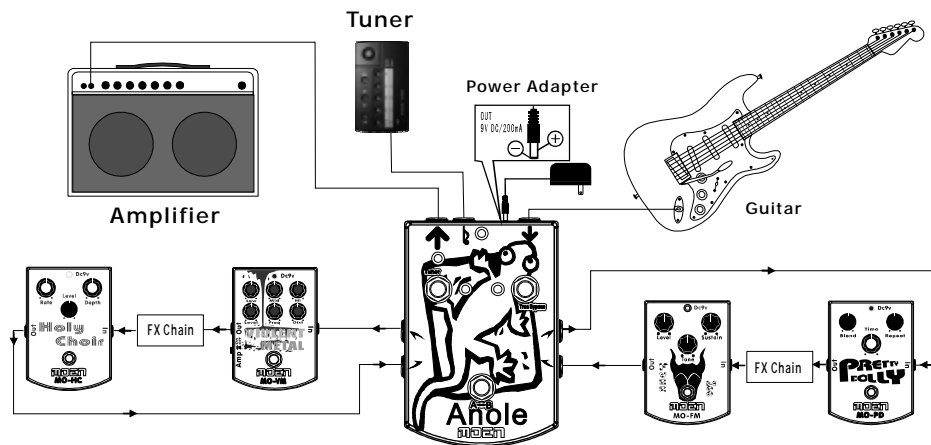

MOEN

Guitar compact effect series

ANOLE

Features:

- Three Loop ways:
 - Loop A, Loop B, Loop A+B
- Seperate on/off LED for each stomp switch
- True bypass stomp switches

BEIJING MOEN TECHNOLOGY CO., LTD.

Typical Connection Diagram

Note: The power will be off when the input plug is disconnected.