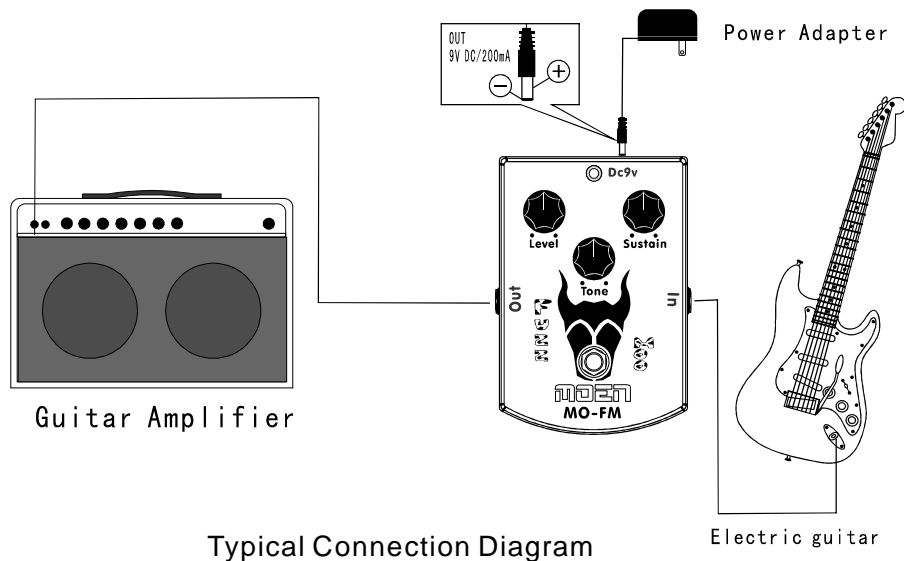

BEIJING MOEN TECHNOLOGY CO., LTD.

1. LEVEL

- Output Level Knob.

2. DC 9V

- Power Jack, Positive Ground DC 9V.

3. DRIVE

- Gain Knob .

4. TONE

- Sharp The Tone In Clockwise.

Typical Connection Diagram

Note: The power will be off when the input plug is disconnected.

5. IN

- Guitar Signal Input Jack.

6. ENCLOSURE

- Solid Metal Enclosure.

7. FOOT SWITCH

- Stomp True Bypass Switch.

8. OUT

- Guitar Signal Output Jack.

9. LED INDICATOR

- ON/Effectuated, OFF-Bypassed.