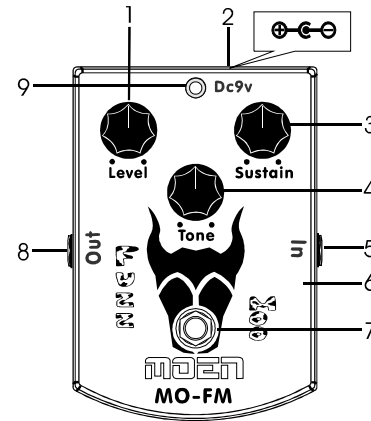

MOEN

Guitar compact effect series

MO-FM Fuzz Moo

Features:

1. Creamy, Violin-like fuzz sound.
2. Extremely good sustain.
3. Distortion/Tone/Level knobs.
4. Metal enclosure.
5. True bypass stomp switch.
6. Size: 142*98*37 mm
7. Weight: 500g

BEIJING MOEN TECHNOLOGY CO., LTD.

1. LEVEL

- Output Level Knob.

2. DC 9V

- Power Jack, Positive Ground DC 9V.

3. DRIVE

- Gain Knob .

4. TONE

- Sharp The Tone In Clockwise.

Typical Connection Diagram

Note: The power will be off when the input plug is disconnected.

5. IN

- Guitar Signal Input Jack.

6. ENCLOSURE

- Solid Metal Enclosure.

7. FOOT SWITCH

- Stomp True Bypass Switch.

8. OUT

- Guitar Signal Output Jack.

9. LED INDICATOR

- ON/Effectuated, OFF-Bypassed.