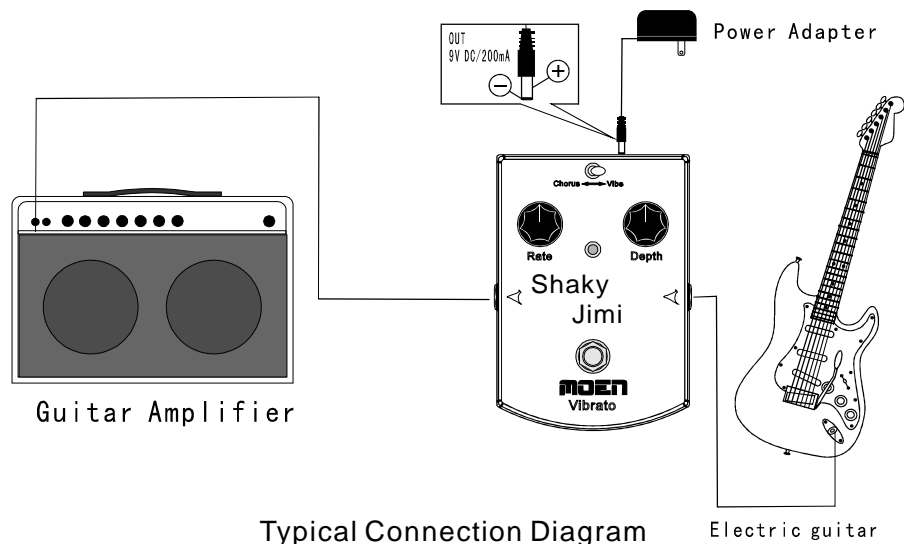

Guitar compact effect series

Vibrato

Features:

- Hypnotizing rotary speaker effect.
- Delivers all classic sounds of Hendrix.
- Rate / Depth Knobs.
- Vibrato / Chorus mode switch.
- True bypass stomp switch.

BEIJING MOEN TECHNOLOGY CO., LTD.

1. Rate

- Vibration Speed Knob

2. DC 9V

- Power Jack, Positive Ground DC 9V.

3. Depth

- Vibration Range Knob.

Typical Connection Diagram

Electric guitar

Note: The power will be off when the input plug is disconnected.

4. LED INDICATOR

- ON/Effect, OFF-Bypassed.

5. INPUT

- Guitar Signal Input Jack.

6. ENCLOSURE

- Solid Metal Enclosure.

7. STOMP SWITCH

- Effect / Bypass Switch.

8. OUTPUT

- Guitar Signal Output Jack.

9. Chorus/Vibe

- Chorus/Vibe Select Switch