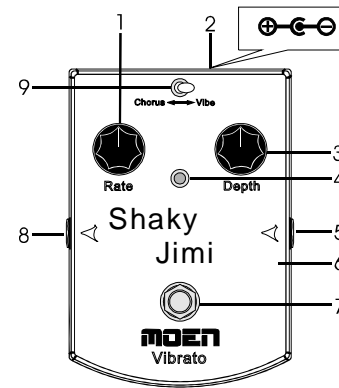

Guitar compact effect series

Vibrato

Features:

- Hypnotizing rotary speaker effect.
- Delivers all classic sounds of Hendrix.
- Rate / Depth Knobs.
- Vibrato / Chorus mode switch.
- True bypass stomp switch.

BEIJING MOEN TECHNOLOGY CO., LTD.

1. Rate

- Vibration Speed Knob

2. DC 9V

- Power Jack, Positive Ground DC 9V.

3. Depth

- Vibration Range Knob.

Typical Connection Diagram

Electric guitar

Note: The power will be off when the input plug is disconnected.

4. LED INDICATOR

- ON/Effect, OFF-Bypassed.

5. INPUT

- Guitar Signal Input Jack.

6. ENCLOSURE

- Solid Metal Enclosure.

7. STOMP SWITCH

- Effect / Bypass Switch.

8. OUTPUT

- Guitar Signal Output Jack.

9. Chorus/Vibe

- Chorus/Vibe Select Switch